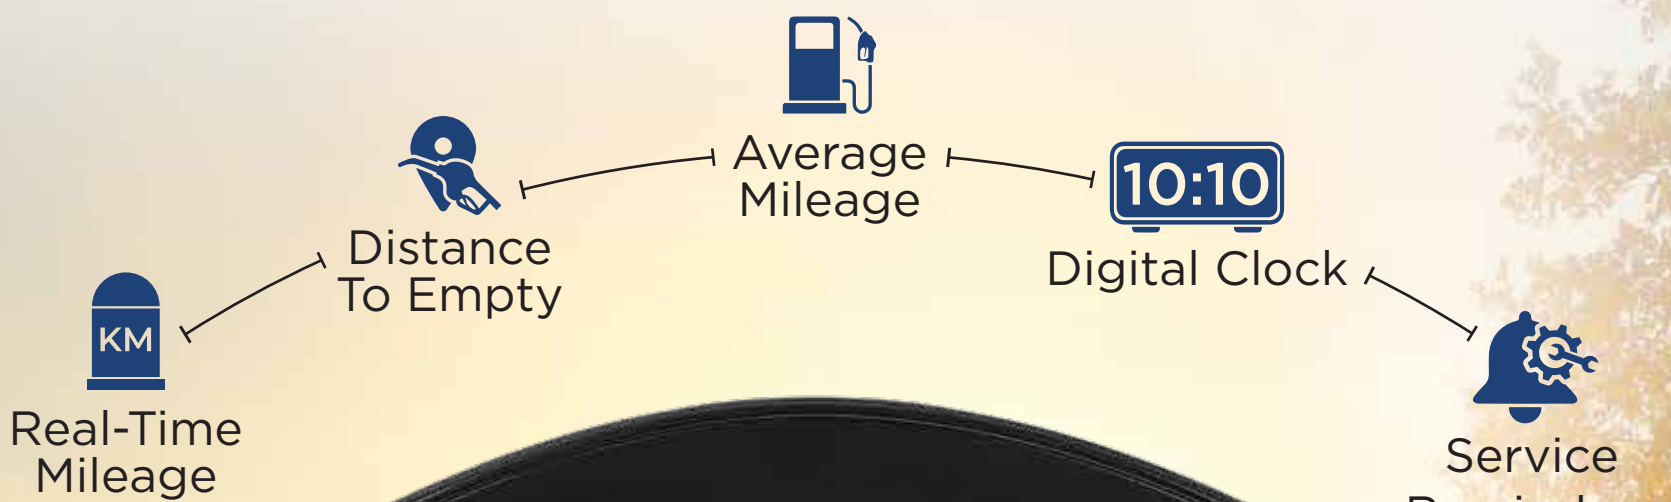

NAYE INDIA KI
AMAZING

Shine
125

Experience the comfort, style, and tech with the

all-new

Shine ***125***

where trust and reliability meet technology.

Make a statement with an all-new cutting-edge Fully Digital Meter and wider rear tyre for better traction.

The OBD2B-compliant engine keeps emissions in check. Conquer city traffic effortlessly with the Idling Stop System empowering with better mileage, while the USB-C port keeps your devices powered up-ensuring nothing slows you down.

THE NEW AMAZING TECHNOLOGY

New Fully Digital Meter

A premium Fully Digital Meter engineered for precision and efficiency. It offers real-time and average mileage tracking, range, service reminders, gear position display, digital clock, fuel level monitoring, and an eco-indicator delivering a seamless, data-driven riding experience.