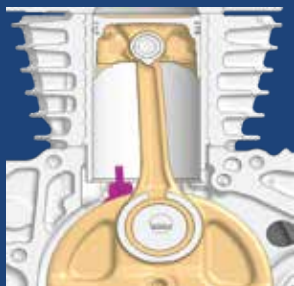

Friction Reduction

Piston cooling jet, offset cylinder, and rocker roller arm work together to minimize friction and maintain ideal engine temperature.