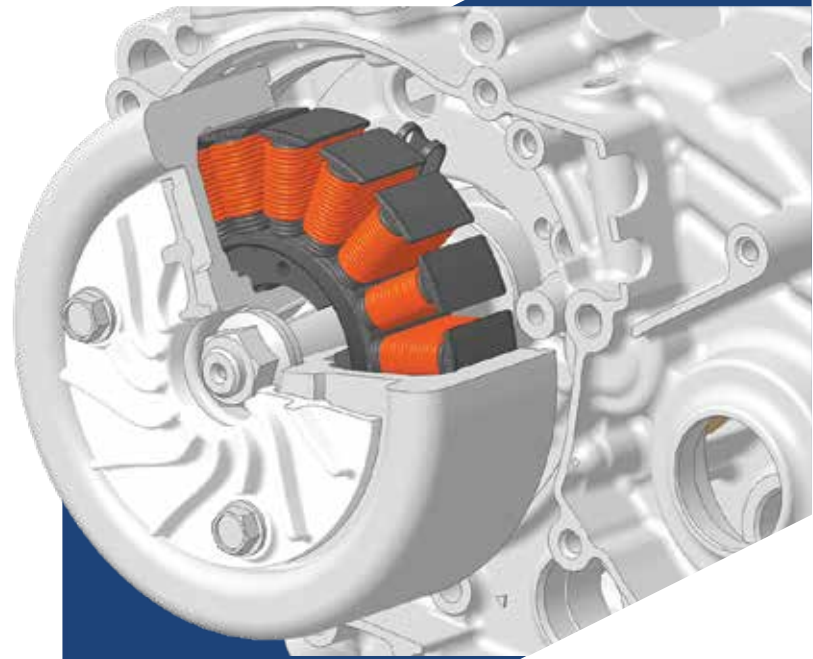

Idling Stop System

Automatically shuts off the engine during short stops, improving fuel efficiency and making city rides effortless.

Silent ACG Starter

Honda's advanced ACG starter motor eliminates gear meshing noise, ensuring a seamless start.